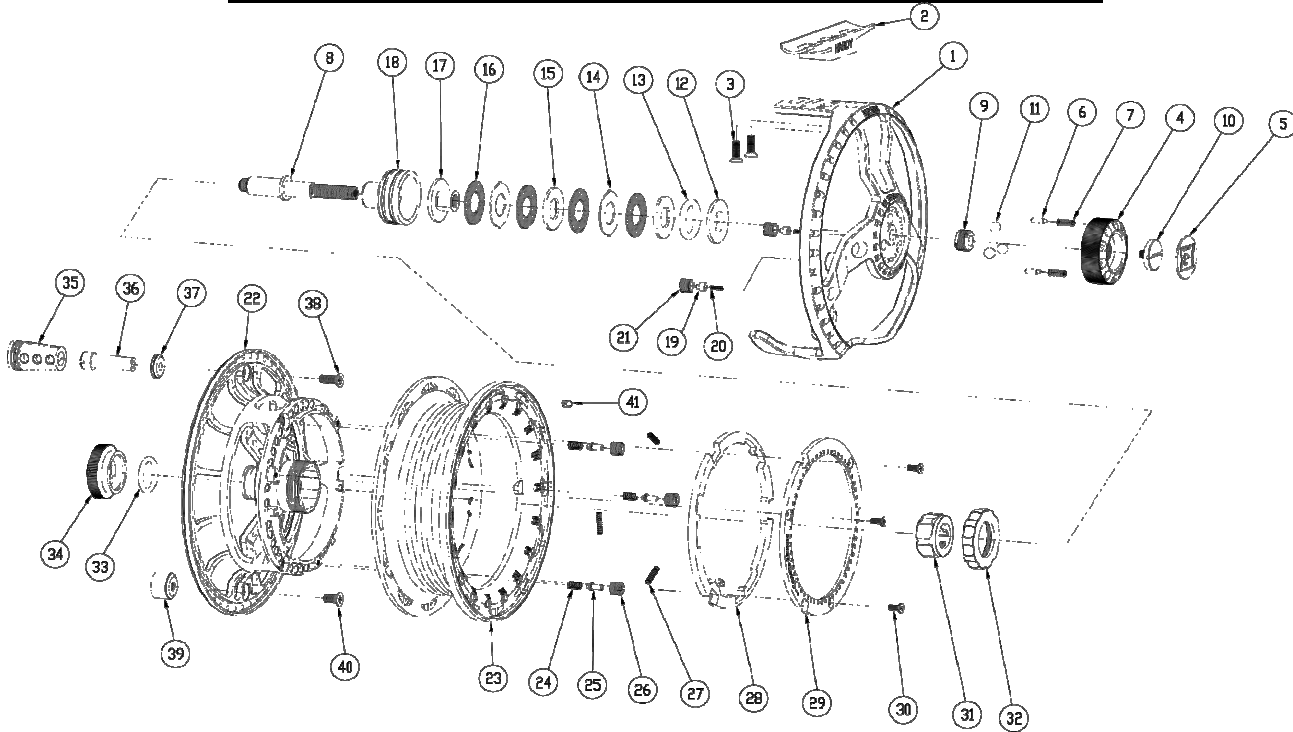

## PARTS LIST FOR HARDY ASR Cassette 4000 5000 6000 7000 9000

| #  | DESCRIPTION             | QTY | PART NO. |         |         |         |         |
|----|-------------------------|-----|----------|---------|---------|---------|---------|
|    |                         |     | 4000     | 5000    | 6000    | 7000    | 9000    |
| 1  | FRAME                   | 1   | 1410850  | 1383127 | 1410853 | 1383130 | 1383133 |
| 2  | REEL FOOT               | 1   |          |         | 1383157 |         |         |
| 3  | REEL FOOT SCREW         | 2   |          |         | 1419921 |         |         |
| 4  | DRAG KNOB               | 1   |          |         | 1383161 |         |         |
| 5  | BADGE                   | 1   |          |         | 1328885 |         |         |
| 6  | CLICKER                 | 2   |          |         | 1419922 |         |         |
| 7  | CLICKER SPRING          | 2   |          |         | 1419923 |         |         |
| 8  | SPINDLE                 | 1   |          | 1383158 |         |         | 1383164 |
| 9  | SPINDLE LOCK NUT        | 1   |          |         | 1383162 |         |         |
| 10 | DRAG KNOB SCREW         | 1   |          |         | 1419924 |         |         |
| 11 | BALL                    | 3   |          |         | 1328871 |         |         |
| 12 | PUSH PLATE              | 1   |          |         | 1383163 |         |         |
| 13 | O-RING                  | 1   |          |         | 1419925 |         |         |
| 14 | DRAG WASHER (D)         | 2   |          | 1328875 |         |         | N/A     |
|    |                         | 3   |          | N/A     |         |         | 1328875 |
| 15 | DRAG WASHER (A)         | 2   |          | 1328876 |         |         | N/A     |
|    |                         | 3   |          | N/A     |         |         | 1328876 |
| 16 | DRAG WASHER (RULON)     | 4   |          | 1328877 |         |         | N/A     |
|    |                         | 6   |          | N/A     |         |         | 1328877 |
| 17 | SPINDLE BUSH            | 1   |          | 1383159 |         |         | 1383165 |
| 18 | BRAKE DRIVE UNIT        | 1   |          | 1383160 |         |         | 1383166 |
| 19 | CLICKER                 | 2   |          |         | 1419926 |         |         |
| 20 | CLICKER SPRING          | 2   |          |         | 1419927 |         |         |
| 21 | CLICKER SCREW           | 2   |          |         | 1383149 |         |         |
| 22 | SPOOL                   | 1   | 1410849  | 1383126 | 1410852 | 1383129 | 1383132 |
| 23 | CASSETTE SPOOL          | 3   | 1410851  | 1383128 | 1410854 | 1383131 | 1383134 |
| 24 | PLUNGER SPRING          | 3   |          |         | 1383148 |         |         |
| 25 | RING PLUNGER            | 3   |          |         | 1383150 |         |         |
| 26 | CASSETTE RELEASE SCREW  | 3   |          |         | 1383149 |         |         |
| 27 | CASSETTE RELEASE SPRING | 1   | 1383156  |         |         | N/A     |         |
|    |                         | 3   | N/A      |         |         | 1383156 |         |
| 28 | CASSETTE RELEASE RING   | 1   | 1410855  |         |         | 1383152 |         |
| 29 | COVER PLATE             | 1   | 1410856  |         |         | 1383153 |         |
| 30 | COVER PLATE SCREW       | 3   |          |         | 1383154 |         |         |
| 31 | ONE-WAY CLUTCH          | 1   |          |         | 1419928 |         |         |
| 32 | BEARING COVER           | 1   |          |         | 1383151 |         |         |
| 33 | SPOOL NUT O-RING        | 1   |          |         | 1410858 |         |         |
| 34 | SPOOL NUT               | 1   |          |         | 1410857 |         |         |
| 35 | HANDLE KNOB             | 1   |          | 1383135 |         |         | 1383138 |
| 36 | HANDLE SHAFT            | 1   |          | 1383137 |         |         | 1383140 |
| 37 | HANDLE WASHER           | 1   |          | 1383136 |         |         | 1383139 |
| 38 | HANDLE SCREW            | 1   |          |         | 1419929 |         |         |
| 39 | COUNTER BALANCE         | 1   |          | 1383141 |         |         | 1383142 |
| 40 | BALANCE SCREW           | 1   |          |         | 1419930 |         |         |
| 41 | LINE ID INDICATOR       | 10  |          |         | 1383155 |         |         |